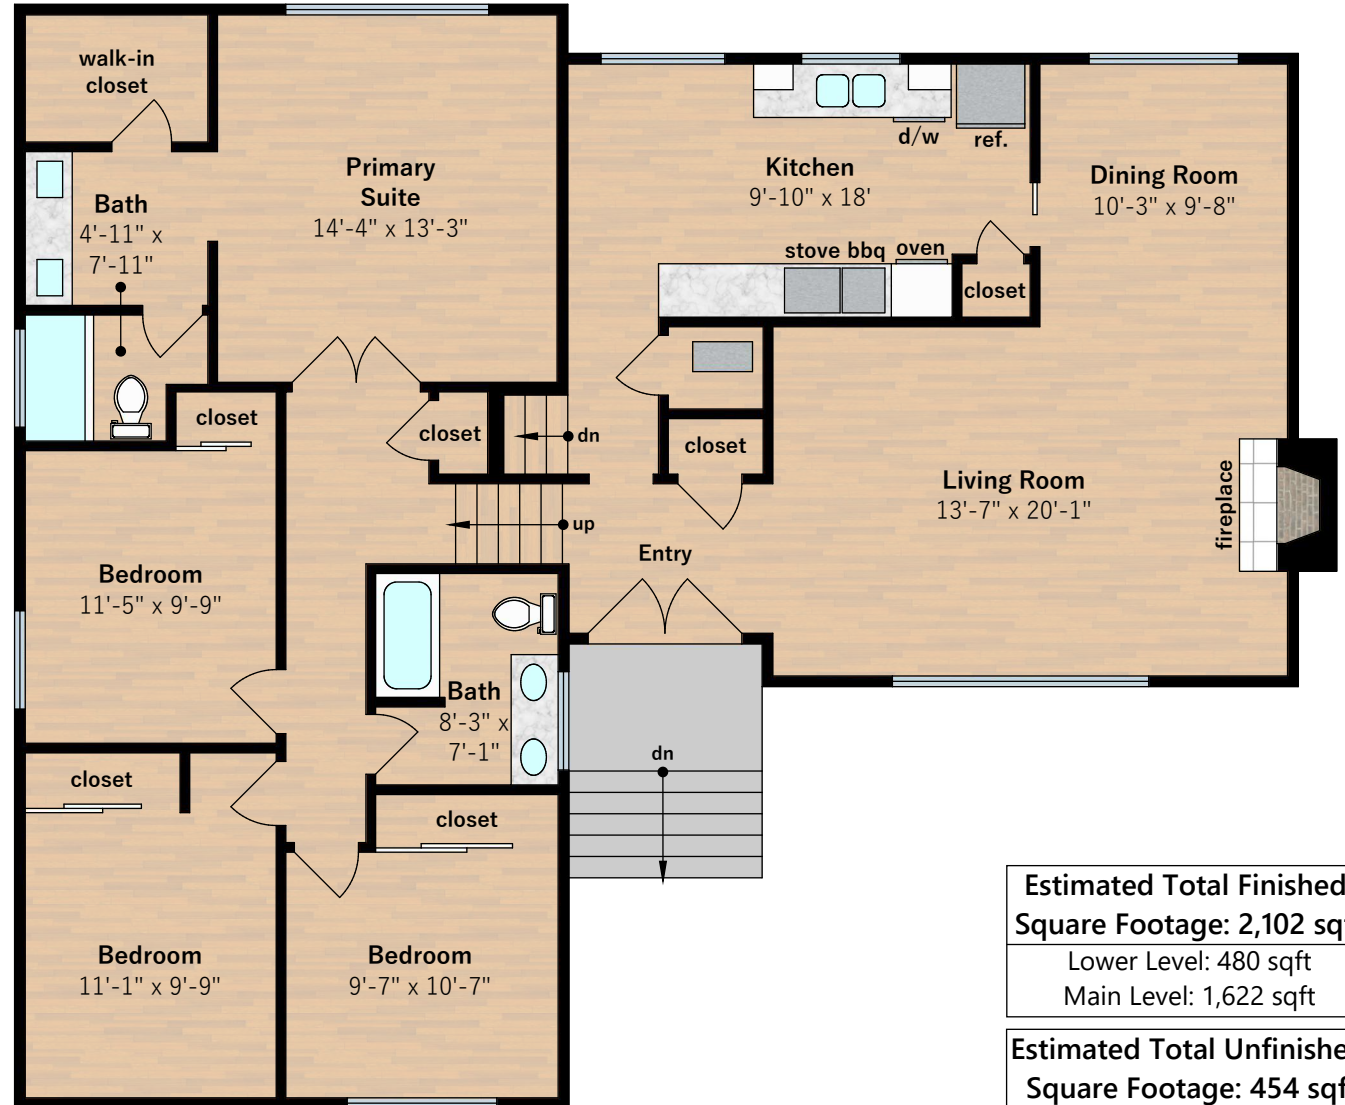

# 5200 Pinecrest Drive

Oakland, CA 94605

**Lower Level**  
approx. 934 sqft

**Main Level**  
approx. 1,622 sqft

**Estimated Total Finished  
Square Footage: 2,102 sqft**  
Lower Level: 480 sqft  
Main Level: 1,622 sqft

**Estimated Total Unfinished  
Square Footage: 454 sqft**  
Garage: 454 sqft

Interior room dimensions are shown, and all square footage measured from perimeter of exterior walls. Decks, porches, and patios are not included in calculations.  
Measured on January 11th, 2024