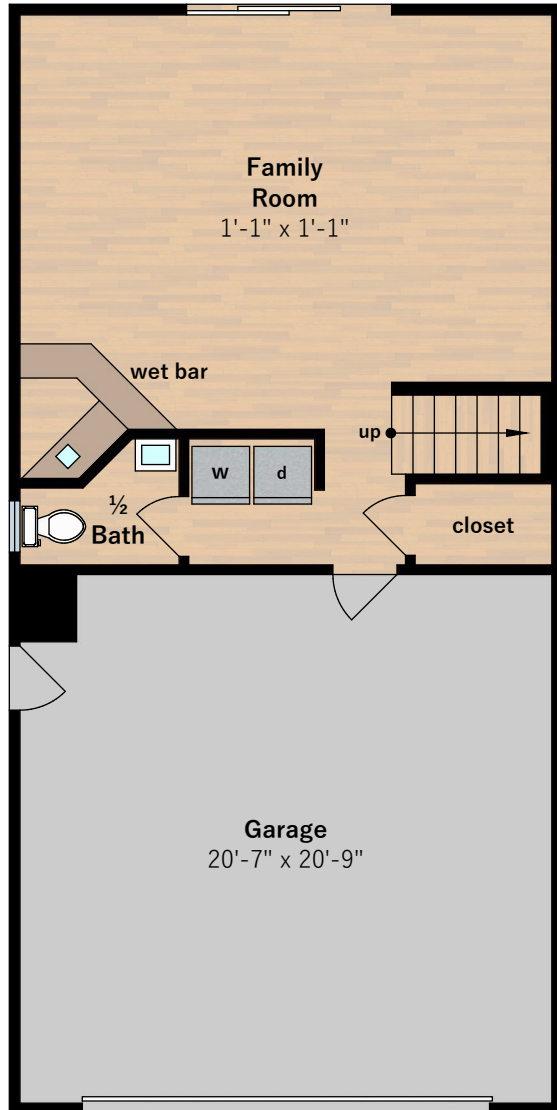

# 5200 Pinecrest Drive

Oakland, CA 94605

**Lower Level**  
approx. 934 sqft

**Main Level**  
approx. 1,622 sqft

**Estimated Total Finished  
Square Footage: 2,102 sqft**  
Lower Level: 480 sqft  
Main Level: 1,622 sqft

**Estimated Total Unfinished  
Square Footage: 454 sqft**  
Garage: 454 sqft

Interior room dimensions are shown, and all square footage measured from perimeter of exterior walls. Decks, porches, and patios are not included in calculations.  
Measured on January 11th, 2024